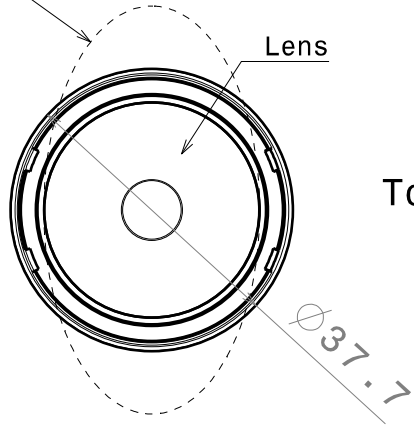

1

Isometric view

Front view

Oval beam direction

Top view

Materials:
 Lens PMMA
 Holder PC, BLACK
 Tape Pu foam

This drawing is our property.
 It can't be reproduced
 or communicated without
 our written agreement.

Ledil Oy
 Tehdaskatu 13
 FIN-24100 SALO
 Finland

DRAWING TITLE
Datasheet EVA-LUXEON-M-WITH-TAPE Assembly

DRAWN BY
 mav

DATE
 12.4.2012

CHECKED BY
 sn

DATE
 12.4.2012

SIZE
A4

DRAWING NUMBER

REV
1

DESIGNED BY
 pl

DATE
 17.02.2011

SCALE 2:1

WEIGHT (g)

SHEET 1/1

D

A