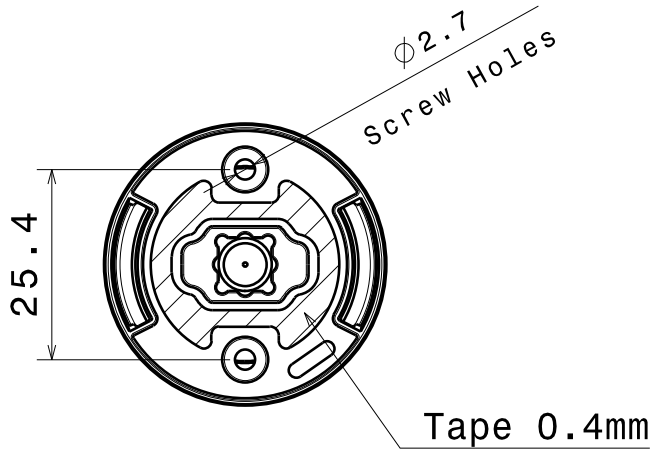

1

Isometric view

Front view

Oval beam direction

Top view

Materials:
 Lens PMMA
 Holder PC, BLACK
 Tape Pu foam

This drawing is our property.
 It can't be reproduced
 or communicated without
 our written agreement.

Ledil Oy
 Tehdaskatu 13
 FIN-24100 SALO
 Finland

DRAWING TITLE
Datasheet EVA-LUXEON-M-WITH-TAPE Assembly

DRAWN BY
 mav

DATE
 12.4.2012

CHECKED BY
 sn

DATE
 12.4.2012

SIZE
A4

DRAWING NUMBER

REV
1

DESIGNED BY
 pl

DATE
 17.02.2011

SCALE 2:1

WEIGHT (g)

SHEET 1/1

D

A