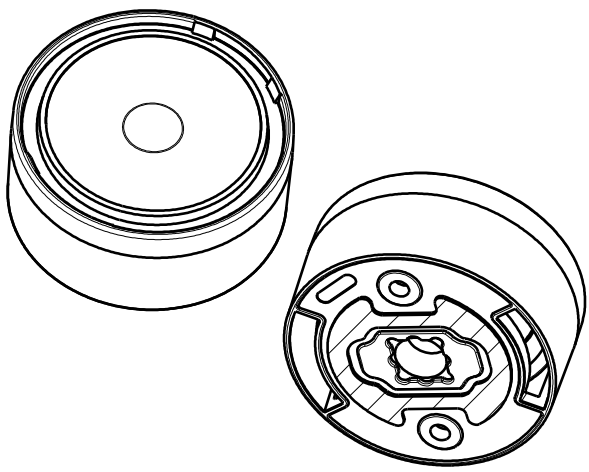

D

C

B

A

4

3

2

1

1

Isometric view

Front view

Oval beam direction

Top view

Materials:
 Lens PMMA
 Holder PC, BLACK
 Tape Pu foam

This drawing is our property.
 It can't be reproduced
 or communicated without
 our written agreement.

Ledil Oy
 Tehdaskatu 13
 FIN-24100 SALO
 Finland

DRAWING TITLE
Datasheet EVA-LUXEON-M-WITH-TAPE Assembly

DRAWN BY
 mav

DATE
 12.4.2012

CHECKED BY
 sn

DATE
 12.4.2012

SIZE
A4

DRAWING NUMBER

REV
1

DESIGNED BY
 pl

DATE
 17.02.2011

SCALE 2:1

WEIGHT (g)

SHEET 1/1

D

A