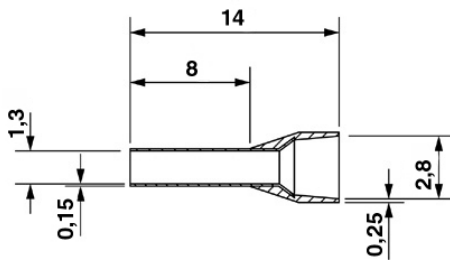

AI 0,75- 8 WH-B

Order No.: 3201576

The illustration shows version AI 1,5 - 8 in red

<http://eshop.phoenixcontact.de/phoenix/treeViewClick.do?UID=3201576>

Ferrule, Length: 14 mm, Color: white

Commercial data

Technical data

General

Length (b)	14 mm
Color	white
Material	E-CU
Sleeve length	8 mm
Inner dimension of the insulating collar (d)	2.8 mm

Ferrule diameter	1.3 mm
Insulating collar thickness	0.25 mm
Sleeve wall thickness	0.15 mm

Certificates / Approvals

Certification

CSA, CSAus

Diagrams/Drawings

Dimensioned drawing

Address

PHOENIX CONTACT Deutschland GmbH
Flachmarktstr. 8
32825 Blomberg, Germany
Phone +49 5235 3 12000
Fax +49 5235 3 41200
<http://www.phoenixcontact.de>