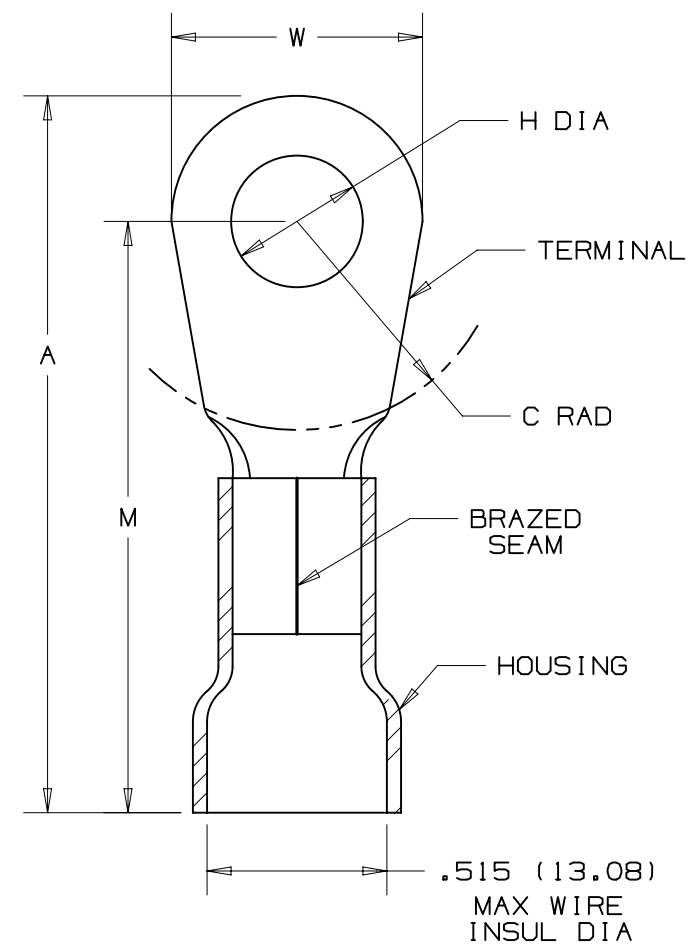

THIS COPY IS PROVIDED ON A RESTRICTED BASIS AND IS NOT TO BE USED IN ANY WAY DETRIMENTAL TO THE INTERESTS OF PANDUIT CORP.

PANDUIT PART NUMBER	STUD SIZE	DIMENSIONS - in.					TOOLS
		A ± .03	W ± .01	C ± .02	M ± .03	H ± .01	
PV4-10RX	#10	1.87 (47.50)	.55 (13.97)	.53 (13.46)	1.60 (40.64)	.20 (5.08)	CT-720 (CD-720PV8-2)
PV4-14RX	1/4"	1.87 (47.50)	.55 (13.97)	.53 (13.46)	1.60 (40.64)	.27 (6.86)	
PV4-56RX	5/16"	1.94 (49.28)	.68 (17.27)	.53 (13.46)	1.60 (40.64)	.33 (8.38)	CT-2600 (CD-2600-PV4)
PV4-38RX	3/8"	1.94 (49.28)	.68 (17.27)	.53 (13.46)	1.60 (40.64)	.39 (9.91)	
PV4-12RX	1/2"	2.03 (51.56)	.86 (21.84)	.53 (13.46)	1.60 (40.64)	.52 (13.21)	

NOTES:

- cULus LISTED FOR:
 - A. 600V MAX VOLTAGE RATING
 - B. 221° F (105° C) MAX TEMP RATING
 - C. #4 AWG STRANDED COPPER WIRE
- SEE WWW.PANDUIT.COM FOR PACKAGE QUANTITIES
- MATERIAL:
 - A. STAMPING - .050" (1.27) THK, COPPER TIN PLATED
 - B. HOUSING - VINYL, YELLOW
- DIMENSIONS IN BRACKETS ARE IN MILLIMETERS
- WIRE STRIP LENGTH: $1/2 + 1/32$ (12.7 + .8) - 0

REV	DATE	BY	CHK	APR	DESCRIPTION	ECN
06	09/14	JHNU	JHNU	RGB	REVISED DIE NUMBER: CD-2600-PV4 WAS CD-2600-PV6	N41221BB-A41221
05	06/14	MBY	JHNU	RGB	REVISED UL LOGO TO cULus LOGO, REVISED NOTES, MOVED TOOLS TO TABLE, UPDATED BORDER	N41221BB-A41221

TITLE		#4 VINYL INSULATED RING TONGUE .515 [13.08] MAX. WIRE INSUL. DIAMETER	
ITEM REVISION NAME		N41221BB/06	
DATASET FILE NAME		N41221BB/06	
UNLESS OTHERWISE SPECIFIED, DIMENSIONAL TOLERANCES ARE: IN [mm]		MATERIAL: SEE NOTE 3	
DRAWING NUMBER: A41221		DRAWING NUMBER: A41221	
DRAWN BY: DAW	DATE:	CHK:	SCALE: NONE
SHT 1 OF 1		SIZE: A	