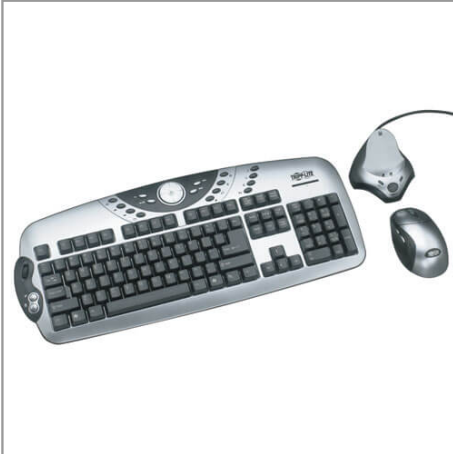

## Wireless Multimedia Keyboard and Mouse - Notebook/Laptop Computer Peripheral Devices

MODEL NUMBER: IN3004KBM

### Description

This wireless keyboard/mouse/receiver dock combo adds freedom of movement to any notebook or desktop environment. By eliminating cable clutter and providing state-of-art functionality and design, it upgrades the look and performance of any notebook or desktop computer.

### Highlights

- Keyboard Internet hot keys deliver one-touch Internet control to email, "My Favorites" and more—all buttons are programmable for increased versatility
- Multimedia control keys on the keyboard provide convenient control over a variety of multimedia functions such as play/pause and volume
- Wireless optical mouse features five programmable buttons and works on almost any surface
- Charging base/mouse stand acts as a receiver, a docking station for the mouse and a battery charger all in one
- Included two AA (keyboard) and two AAA (mouse) batteries

### Package Includes

- Wireless multimedia keyboard, Wireless optical mouse
- Receiver dock
- Palm rest
- CD-ROM with drivers
- 2 rechargeable and 2 AA alkaline batteries, user's guide