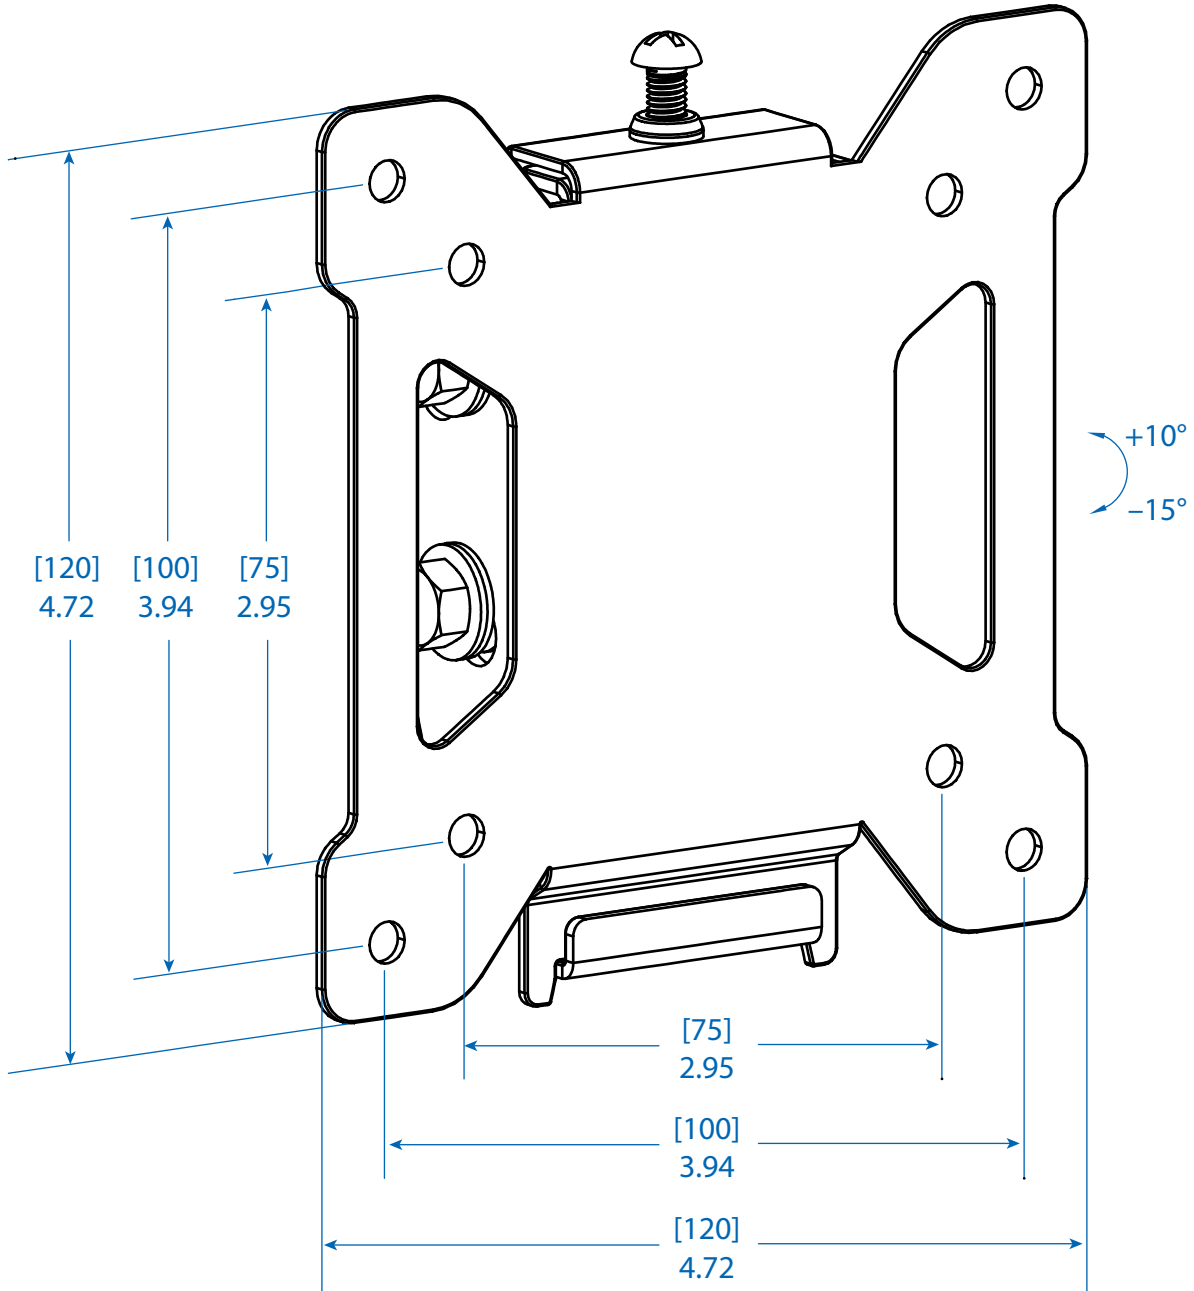

MODEL:

DWT1327S

Tilt Wall Mount for 13" to 27" Displays

Dimensions: [mm] INCHES

Tripp Lite has a policy of continuous improvement. Specifications are subject to change without notice.

1111 W. 35th Street
Chicago, IL 60609 USA
773.869.1234
www.tripplite.com