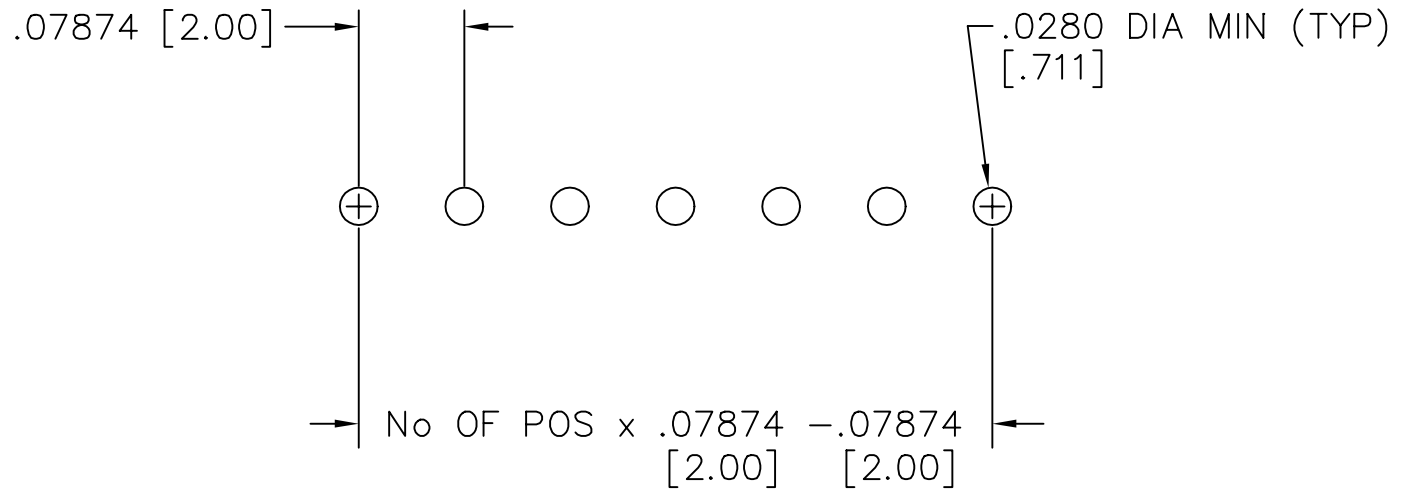

# RECOMMENDED P.C. BOARD LAYOUT FOR MMS-01 SV

DIMENSIONS IN BRACKETS [ ] ARE IN MILLIMETERS

MISC\MKTG\FOOTPRINT  
MMS01SV

# samtec

810 PROGRESS BLVD. NEW ALBANY, INDIANA 47150  
PHONE (812) 944-6733 P.O. BOX 1147

PLOT SCALE: 1 = .1