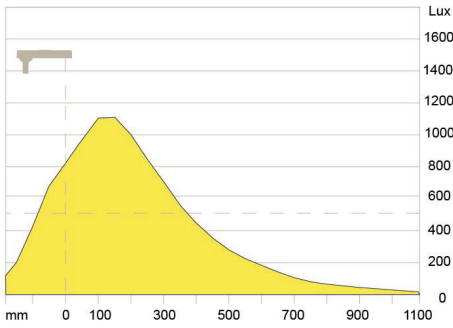

Selection of items

Article Nr	Type
TRC026636	Trace LED task light with edge clamp, color: black
TRC026634	Trace LED task light with edge clamp, color: silver grey
TRC026635	Trace LED task light with edge clamp, color: white
TRC026639	Trace LED task light with table/desk base, color: black
TRC026637	Trace LED task light with table/desk base, color: silver grey
TRC026638	Trace LED task light with table/desk base, color: white
TRC026642	Trace LED task light with table/desk base and USB port, color: black
TRC026640	Trace LED task light with table/desk base and USB port, color: silver grey
TRC026641	Trace LED task light with table/desk base and USB port, color: white
SPA026677	Décor Ring, color: aqua marine
SPA026678	Décor Ring, color: street light orange
SPA026676	Décor Ring, color: sweet fuchsia

Please see our web for more variants and details.

Technical information

Lightsource:	1 x 6W integrated LED module. Correlated color temperature (CCT) is 3000°K, Color rendering index (CRI) is 90.
Body material & color:	Full metal body made of zinc, steel and aluminum. Colors: black, silver grey or white. Custom colors available upon request.
Optics:	Asymmetric light output.
Arm technology & movement:	20", two-pivot arm
Mounting options:	Standard with edge clamp or table/desk base. Other mounting options are available as accessories.
Dimming and auto shut-off:	Trace is fully dimmable and features an automatic shut-off which will automatically turn the light off after either 4 or 9 hours.