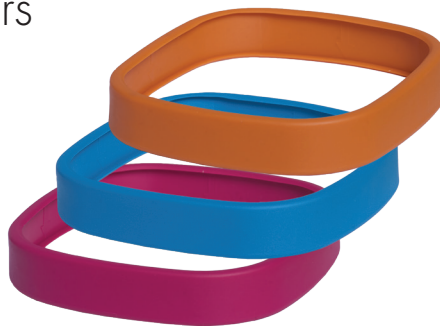

The addition of a colorful décor ring gives the task light a playful expression. It also means that the personality of the luminaire may be altered by switching between differently colored décor rings. Custom colors are available upon request.