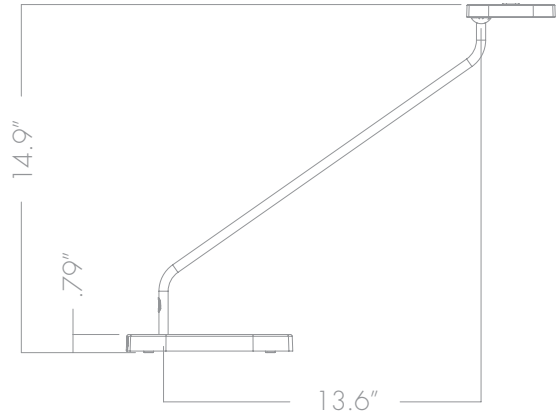

Selection of items

Article Nr	Type
TRC026636	Trace LED task light with edge clamp, color: black
TRC026634	Trace LED task light with edge clamp, color: silver grey
TRC026635	Trace LED task light with edge clamp, color: white
TRC026639	Trace LED task light with table/desk base, color: black
TRC026637	Trace LED task light with table/desk base, color: silver grey
TRC026638	Trace LED task light with table/desk base, color: white
TRC026642	Trace LED task light with table/desk base and USB port, color: black
TRC026640	Trace LED task light with table/desk base and USB port, color: silver grey
TRC026641	Trace LED task light with table/desk base and USB port, color: white
SPA026677	Décor Ring, color: aqua marine
SPA026678	Décor Ring, color: street light orange
SPA026676	Décor Ring, color: sweet fuchsia

Please see our web for more variants and details.

Technical information

Lightsource:	1 x 6W integrated LED module. Correlated color temperature (CCT) is 3000°K, Color rendering index (CRI) is 90.
Body material & color:	Full metal body made of zinc, steel and aluminum. Colors: black, silver grey or white. Custom colors available upon request.
Optics:	Asymmetric light output.
Arm technology & movement:	20", two-pivot arm
Mounting options:	Standard with edge clamp or table/desk base. Other mounting options are available as accessories.
Dimming and auto shut-off:	Trace is fully dimmable and features an automatic shut-off which will automatically turn the light off after either 4 or 9 hours.