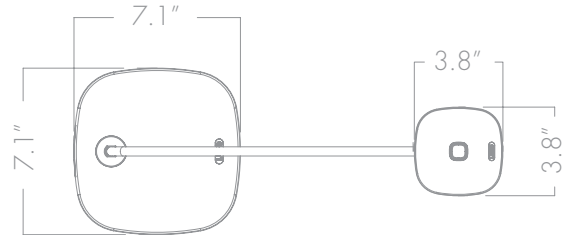

Selection of items

Article Nr	Type
TRC026636	Trace LED task light with edge clamp, color: black
TRC026634	Trace LED task light with edge clamp, color: silver grey
TRC026635	Trace LED task light with edge clamp, color: white
TRC026639	Trace LED task light with table/desk base, color: black
TRC026637	Trace LED task light with table/desk base, color: silver grey
TRC026638	Trace LED task light with table/desk base, color: white
TRC026642	Trace LED task light with table/desk base and USB port, color: black
TRC026640	Trace LED task light with table/desk base and USB port, color: silver grey
TRC026641	Trace LED task light with table/desk base and USB port, color: white
SPA026677	Décor Ring, color: aqua marine
SPA026678	Décor Ring, color: street light orange
SPA026676	Décor Ring, color: sweet fuchsia

Please see our web for more variants and details.

Technical information

Lightsource:	1 x 6W integrated LED module. Correlated color temperature (CCT) is 3000°K, Color rendering index (CRI) is 90.
Body material & color:	Full metal body made of zinc, steel and aluminum. Colors: black, silver grey or white. Custom colors available upon request.
Optics:	Asymmetric light output.
Arm technology & movement:	20", two-pivot arm
Mounting options:	Standard with edge clamp or table/desk base. Other mounting options are available as accessories.
Dimming and auto shut-off:	Trace is fully dimmable and features an automatic shut-off which will automatically turn the light off after either 4 or 9 hours.